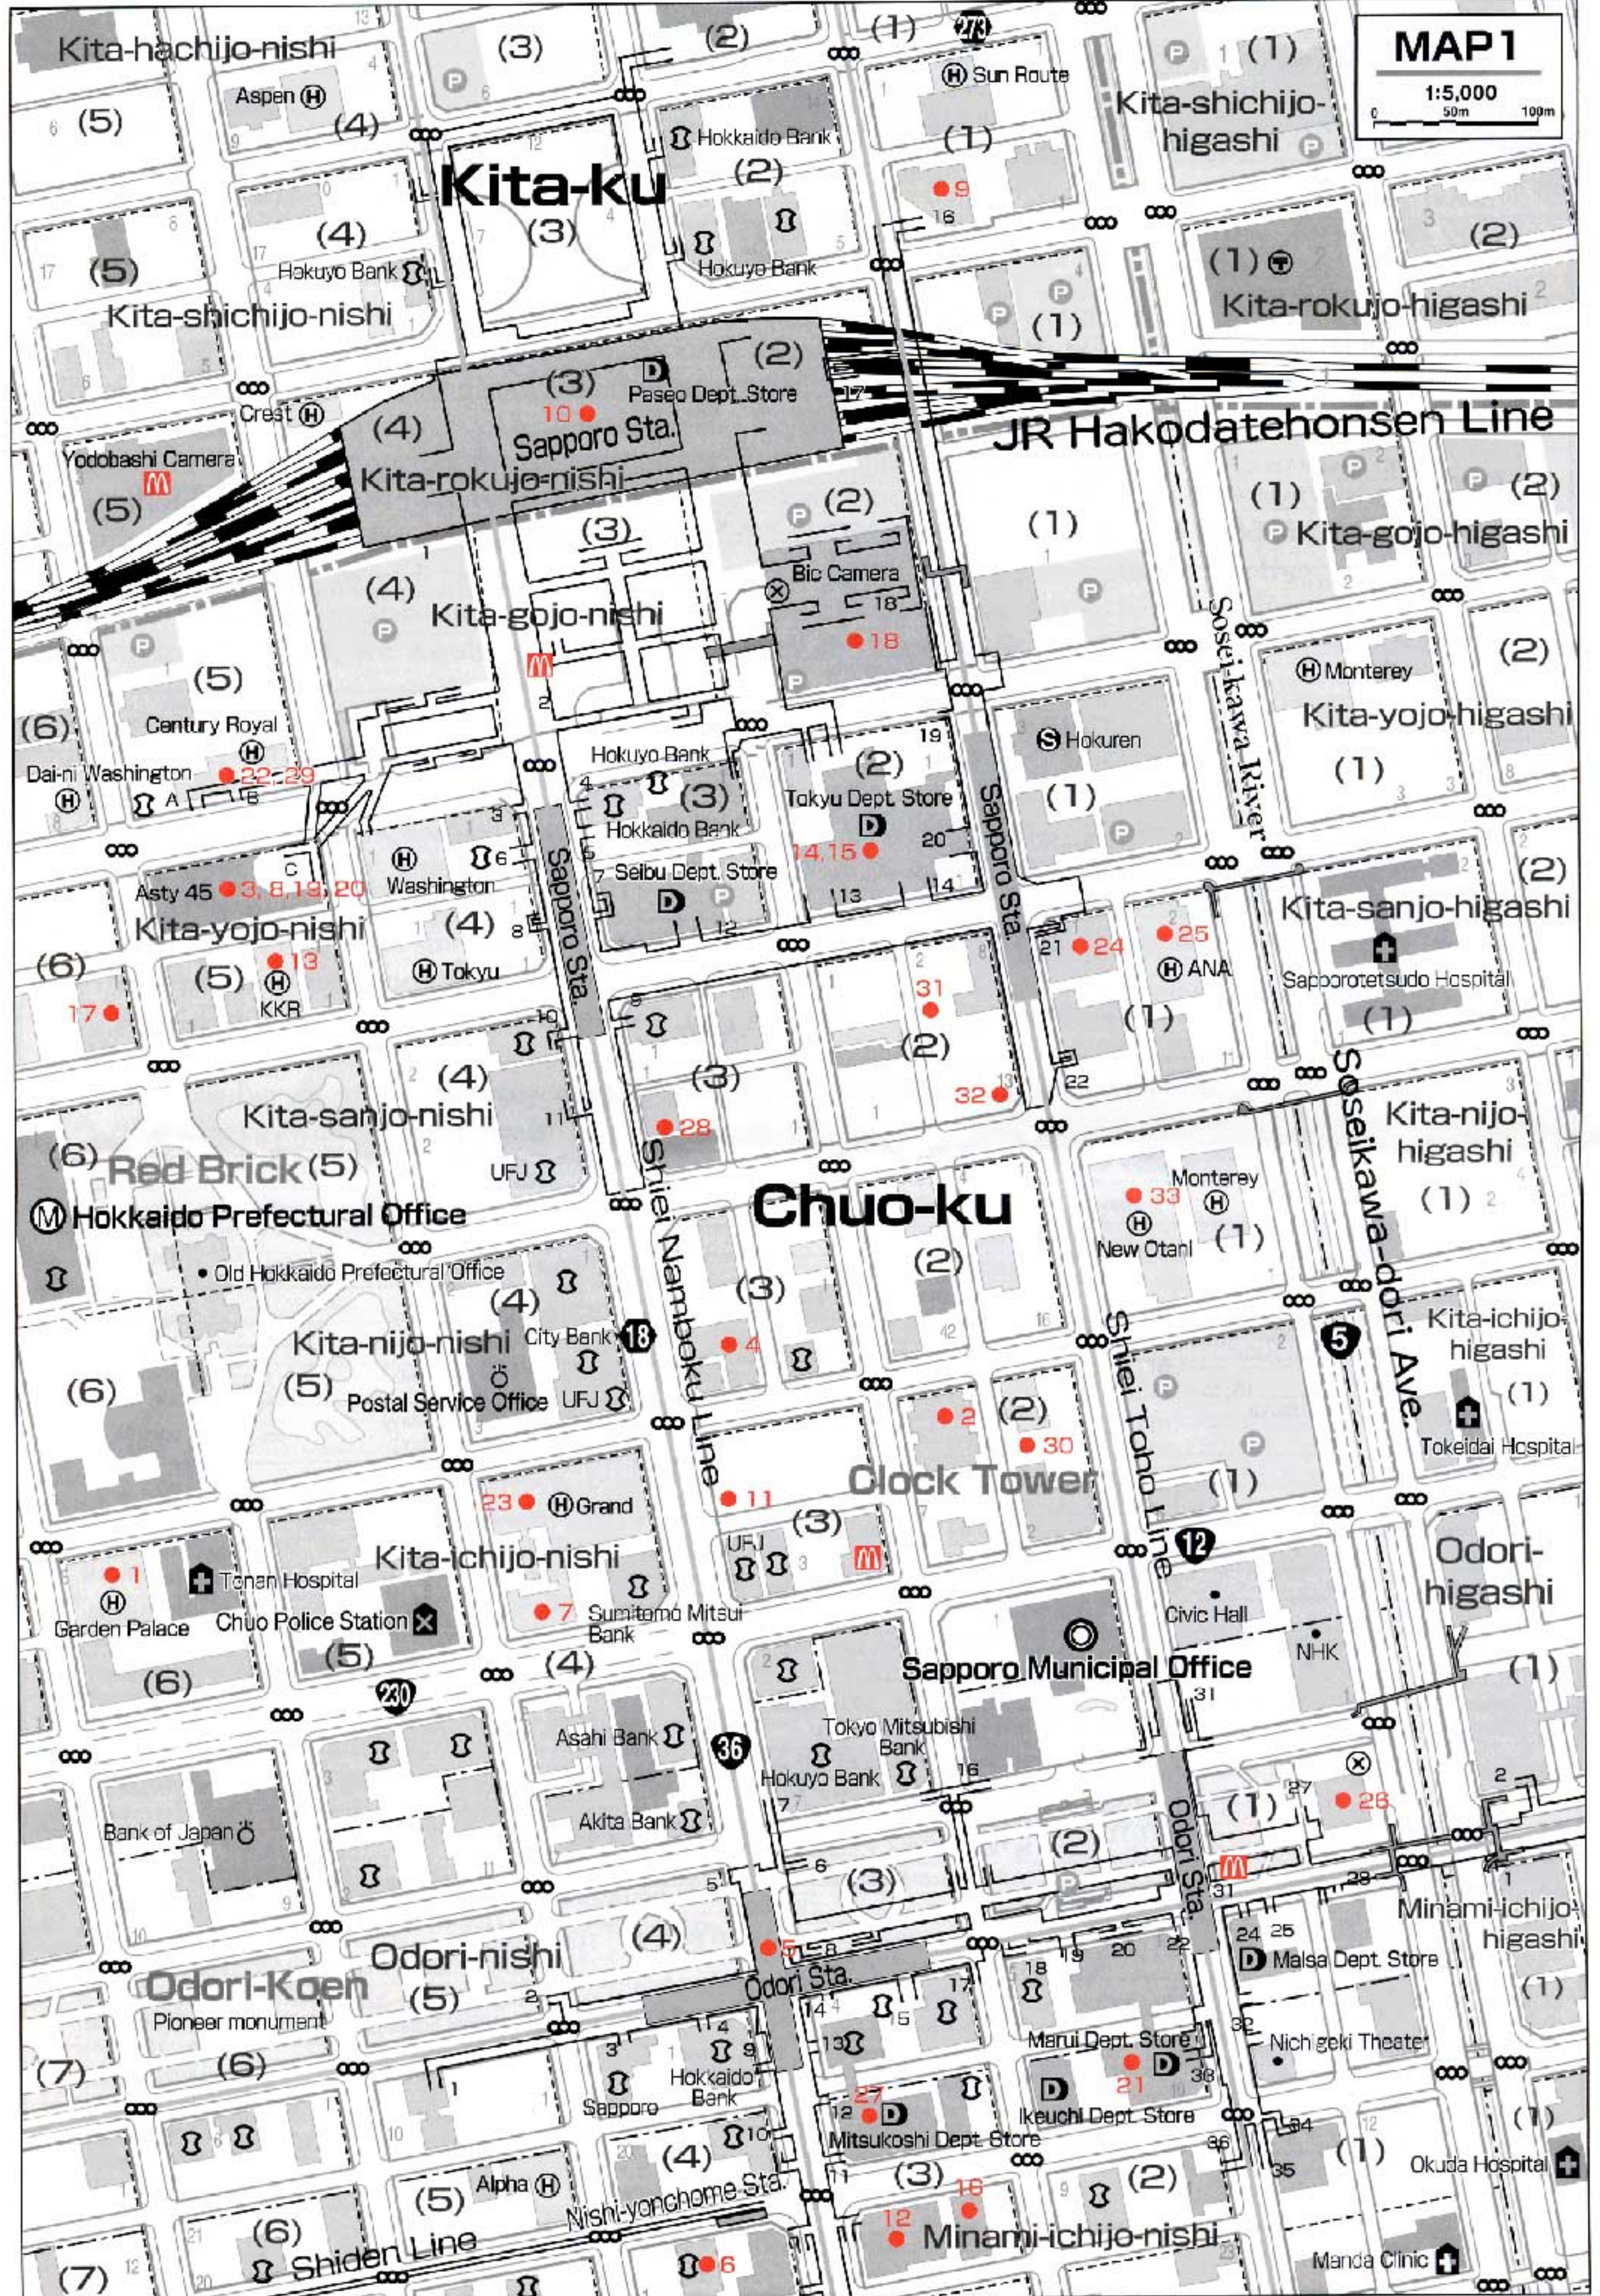

MAP 1

1:5,000

50m 100m

Kita-ku

Chuo-ku

JR Hakodatehonsen Line

Clock Tower

Sapporo Municipal Office

Odori-Koen

MAP2

1:33,000
0 300m 600m